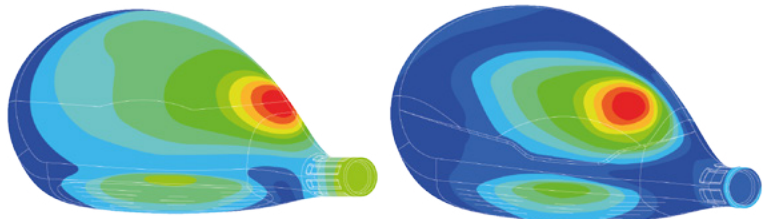

## THE NEW LOOK OF DISTANCE AND PLAYABILITY

- ▶ **Low-profile design with unmistakable “M” cosmetic and stepped crown**
  - Easier to play from the fairway
  - Confidence when aligning the shot
- ▶ **Large, open-channel Speed Pocket**
  - Increased flexion delivers more distance and forgiveness on low-face shots
  - Generates distance by decreasing backspin
- ▶ **GEOCOUSTIC Technology**
  - Advanced shaping with a two-tiered sole design provides added playability from all lies
  - Sound ribs that have been externalized to manage and optimize vibrations and pitches for exceptional sound and feel
- ▶ **Improved, shorter fluted hosel design**
  - Provides superior sound and feel while lowering CG

2016 M2 RESCUE®

2017 M2 RESCUE®

SHORTER FLUTED HOSEL = LESS HOSEL MOTION = LESS ENERGY LOST  
**= IMPROVED SOUND AND FEEL**

### GRIP

TM DUAL FEEL 47g .600 RIBBED  
 WINN DUAL FEEL 37g GRAY/WHITE

HEAD	NUMBER	LOFT	LH	LIE	VOLUME	LENGTH	SW
M2 RESCUE®	3	19°	YES	61°	105CC	40.75	D3
M2 RESCUE®	4	22°	YES	61.5°	106CC	40.25	D3
M2 RESCUE®	5	25°	NO	62.0°	107CC	39.75	D3
M2 RESCUE®	6	28°	NO	62.5°	108CC	39.25	D3
M2 WOMEN'S RESCUE®	4	22°	NO	61.5°	106CC	39.25	C9
M2 WOMEN'S RESCUE®	5	25°	NO	62.0°	107CC	38.75	C9
M2 WOMEN'S RESCUE®	6	28°	NO	62.5°	108CC	38.25	C9